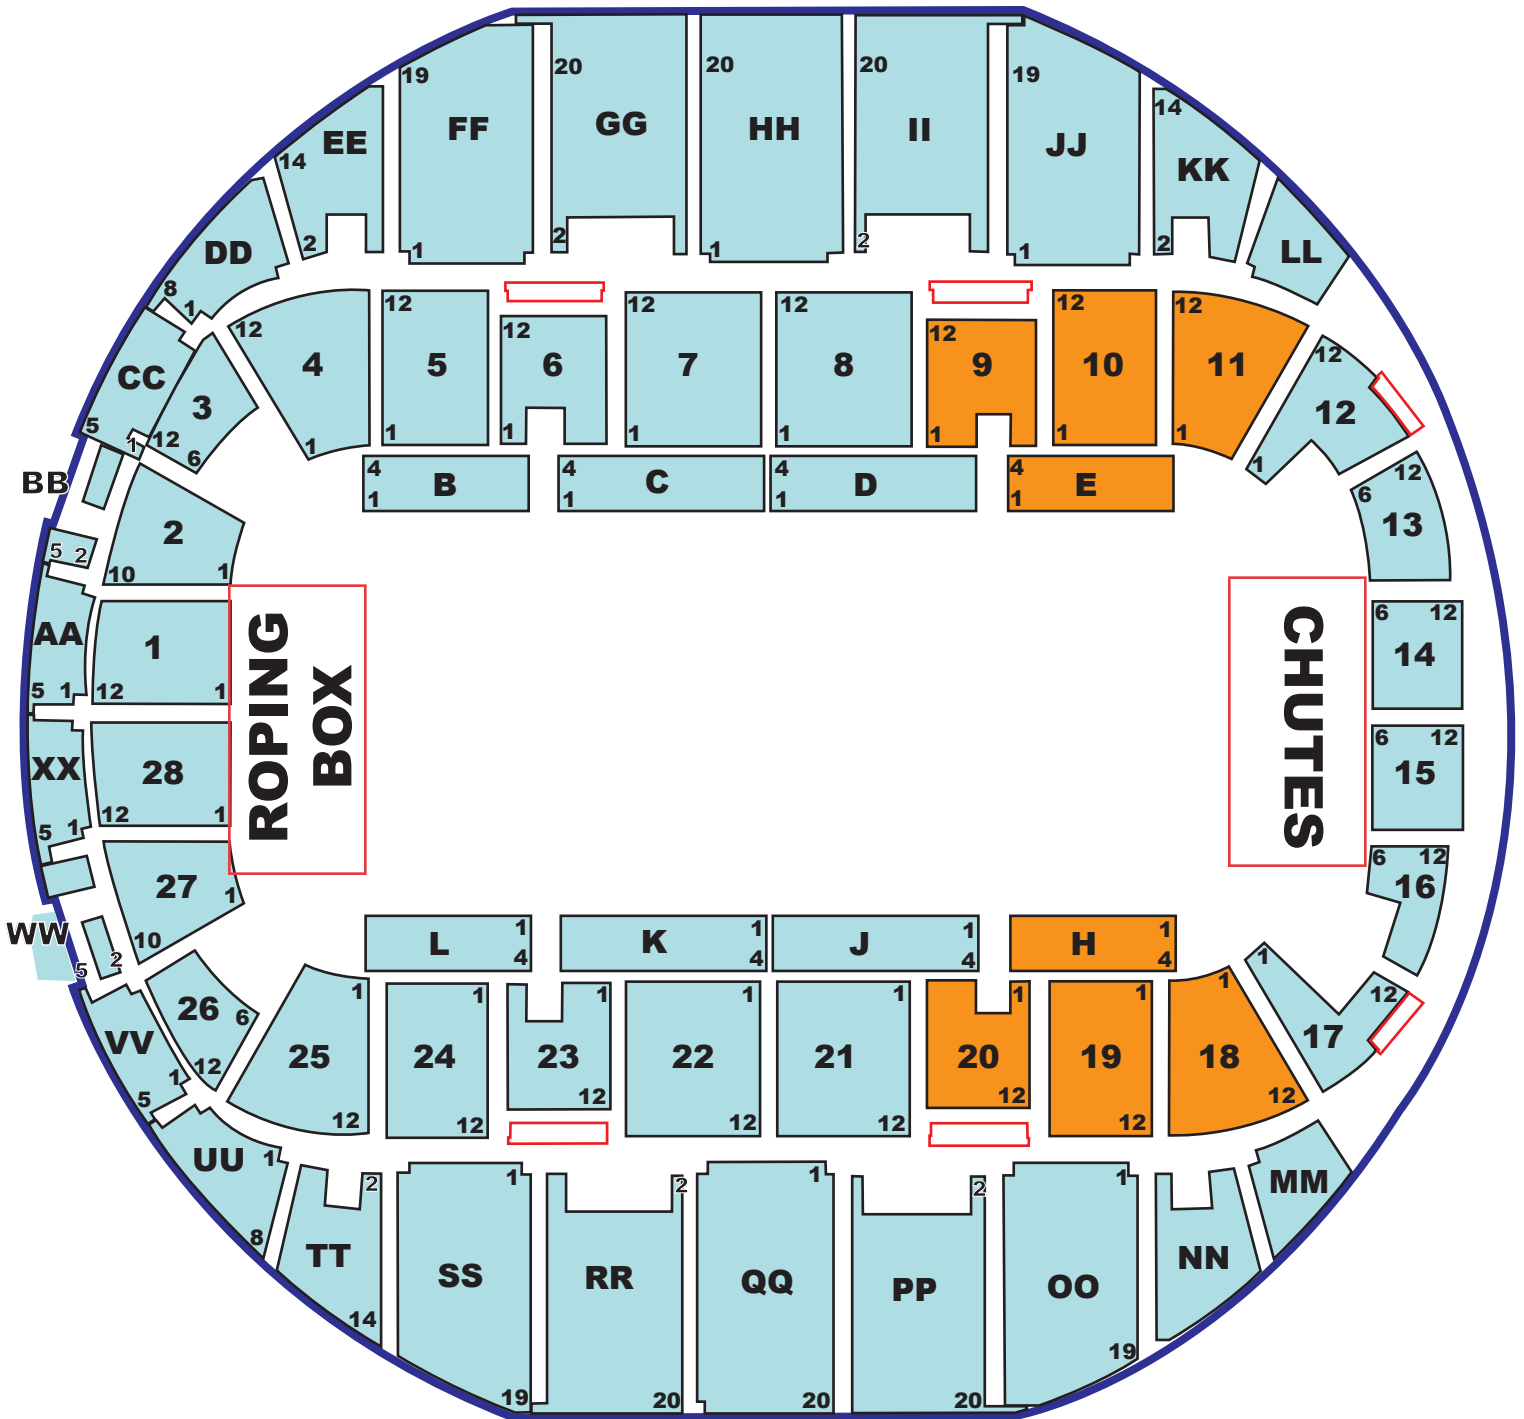

PCA Championship Rodeo

February 19-21, 2010

ADULT

\$20.00 Reserved

\$15.00 Gen. Adm.

CHILD

\$20.00 Reserved

\$8.00 Gen. Adm.

(12 and under)

*Subject to Ticketmaster and/or Facility Fees.